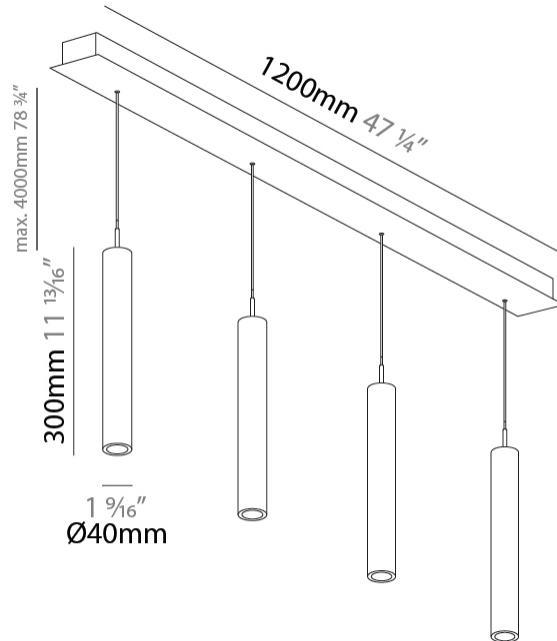

GENERAL

Series: G-Mini Channel
Subseries: G-Mini Channel Hangover
Brand: Prolight
Division: Architectural
Mounting Type: Suspension
Mounting Location: Ceiling
Subcategory: Spots

PHYSICAL

Shape: Cylinder
Diameter (mm): 40
Diameter (in): 1 9/16
Length (mm): 1200
Length (in): 47 1/4
Height (mm): 300
Height (in): 11 13/16
Light Distribution: Direct
Diffuser: Shine Ring - NOR / OPL / YEL / ORA / RED / BLU / GRN
Fixture Finish: SSR / BKV / CWI / CRY / HAB / UFT / ITA / RUA / FTG / MYG / LOD / PUS / FRO / FUP / KIA / POP / BLS / SPG / MEY / GOH / GUM / CHC / COM / ABZ / JAG / OBR / MOS / ROR
Accent Finish: NOF / COP / MIR / SSS
Fixture Material: Extruded Aluminum / Steel
Cable Details: 2,000mm/78 3/4" / 4,000mm/157 1/2" - Cable, Black, Green, Orange, Red, White

ELECTRICAL

Lamp Type: LED (Zhaga Standard)
Input Wattage (W): 39
Total Output Wattage (W): 35.4
Dimming: Non-Dimmable
Driver Included: Yes
Driver Location: Integrated
Driver Class: Class 2
Input Voltage (V): 120 - 277

LED

Color Temperature (°K): 2700 / 3000 / 3500 / 4000
Max. Delivered Lumen (lm): 2776 / 2904 / 3012 / 3080
Nominal Lumen (lm): 3878 / 4056 / 4206 / 4301
CRI: >90 CRI
Lamp Life (hrs): 50000

OPTICAL

Beam Angle: 40 / 52

RATINGS AND CERTIFICATIONS

Certified By: Certified for North American Standards
IP rating: IP20